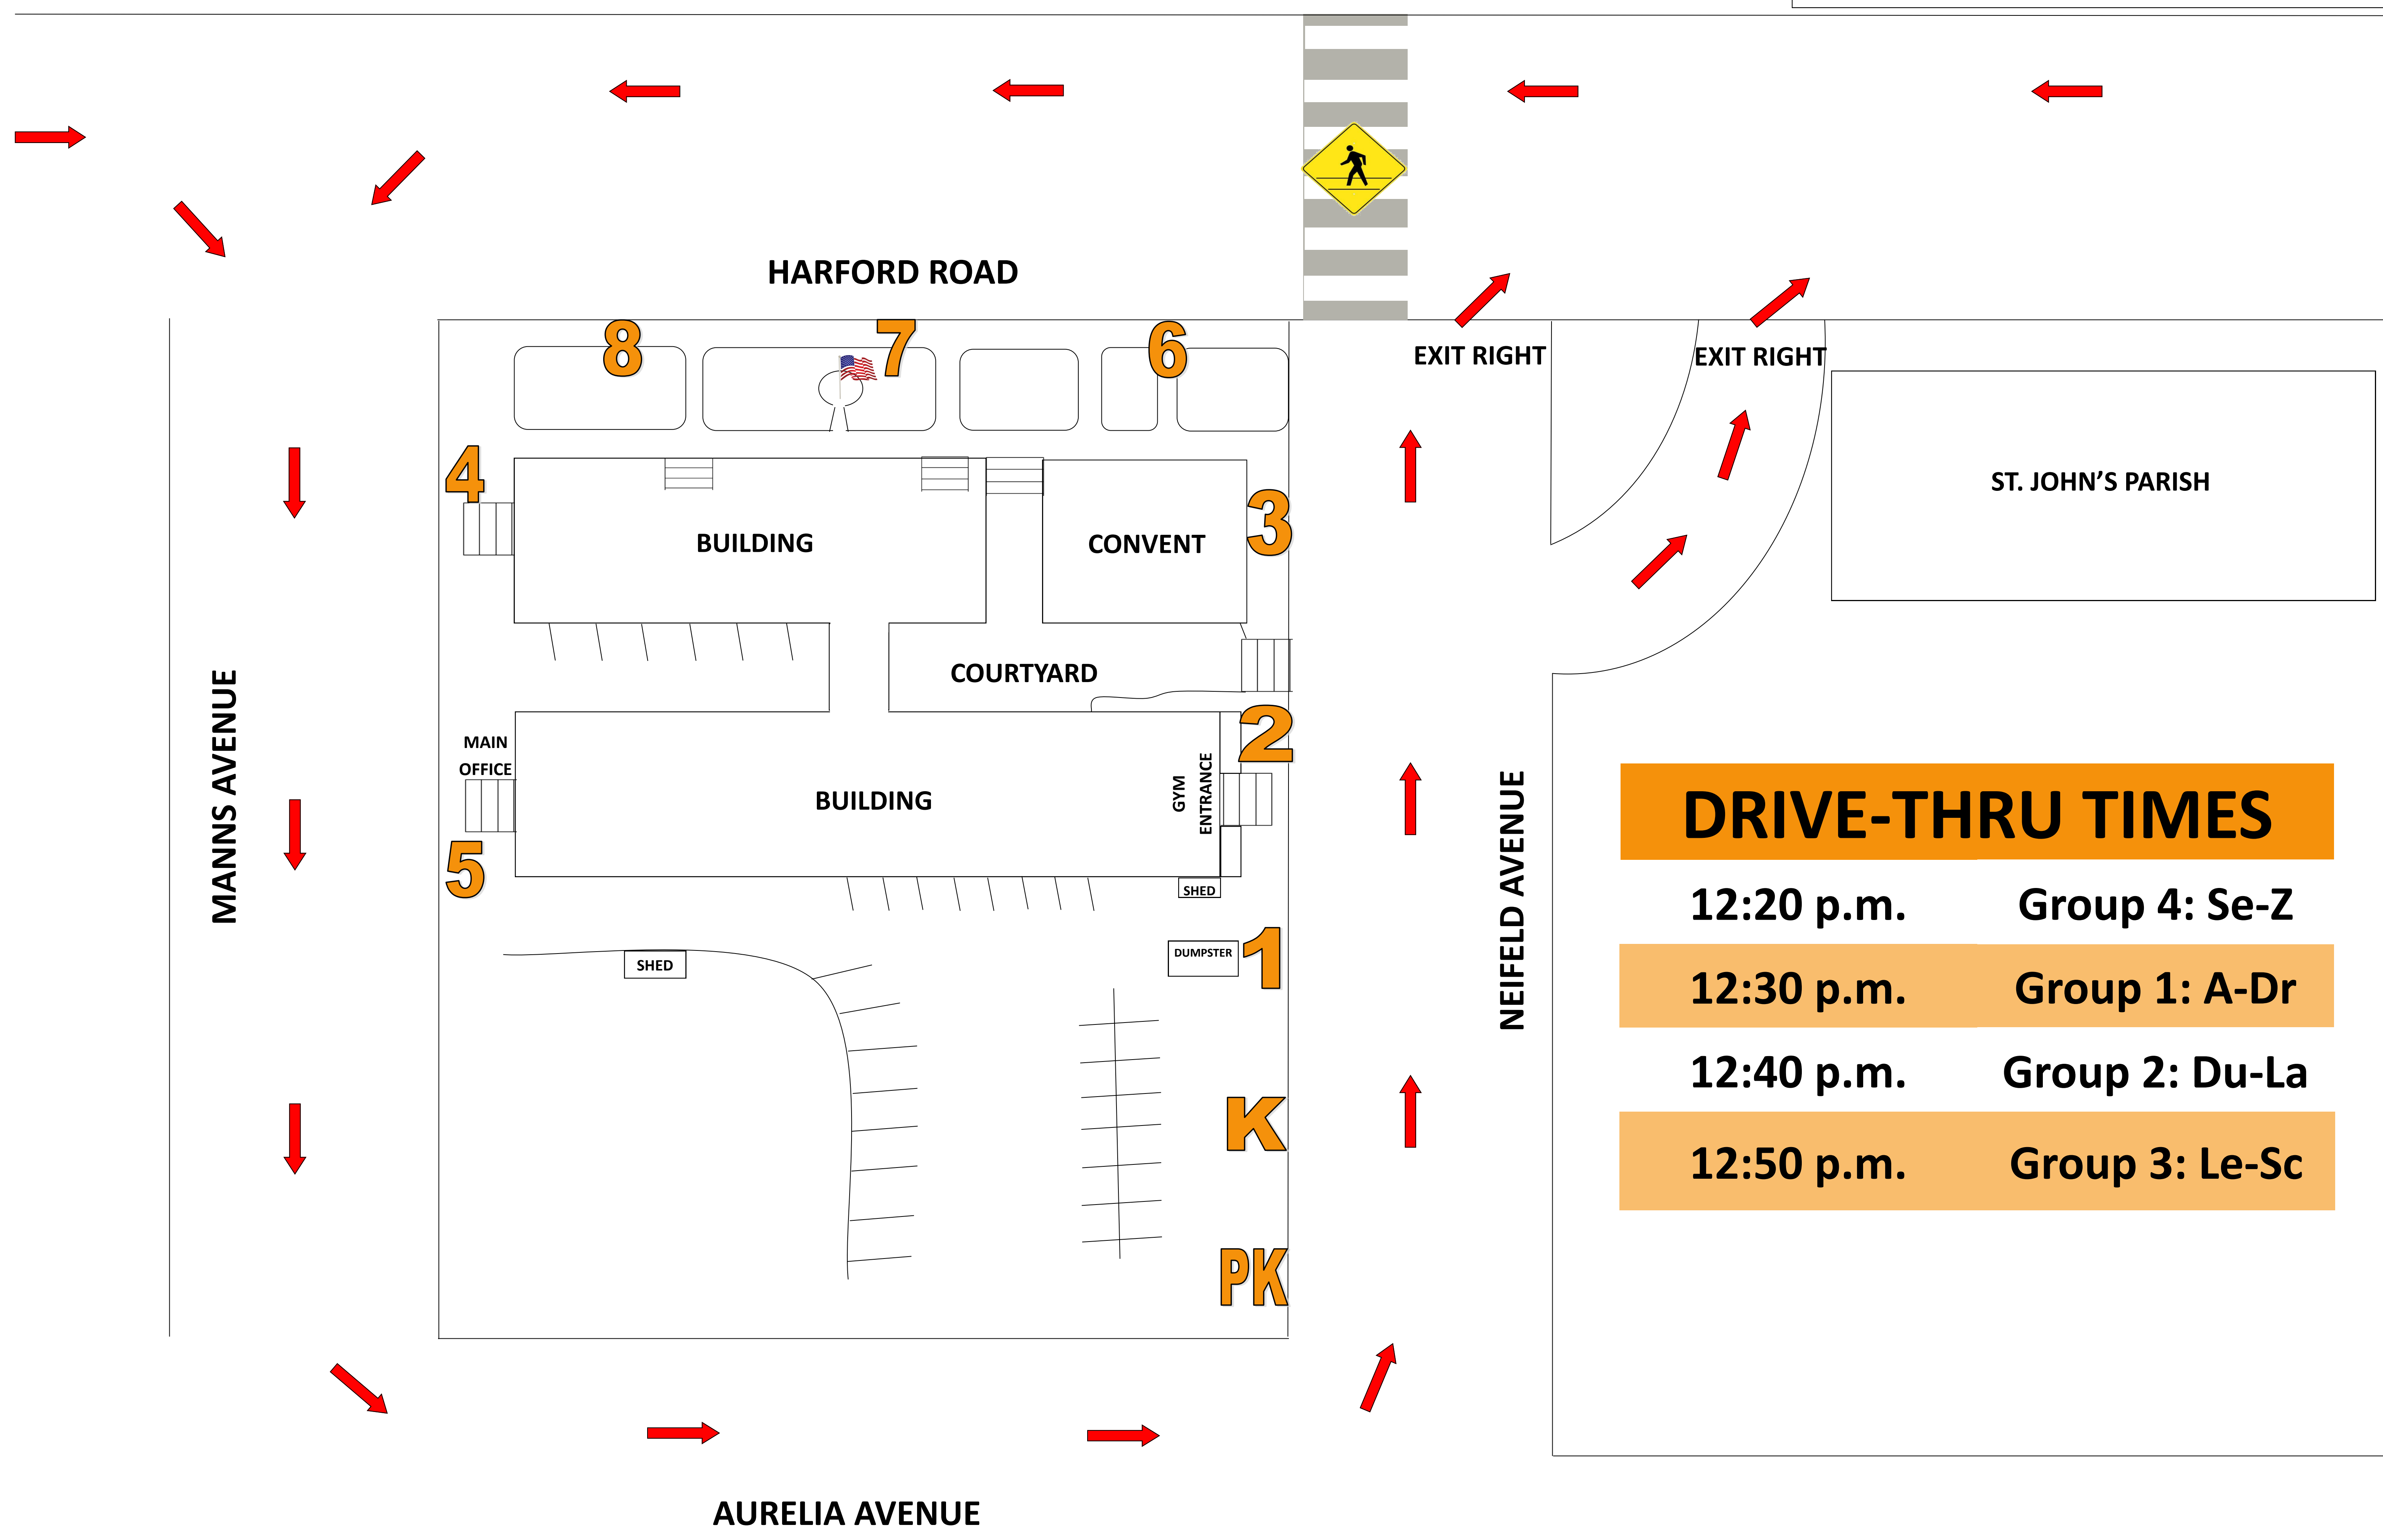

# HAPPY HALLOWEEN-GIVING COSTUME SHOWCASE

PARISH PARKING LOT

PARISH OFFICE

## DRIVE-THRU TIMES

- 12:20 p.m.      Group 4: Se-Z
- 12:30 p.m.      Group 1: A-Dr
- 12:40 p.m.      Group 2: Du-La
- 12:50 p.m.      Group 3: Le-Sc